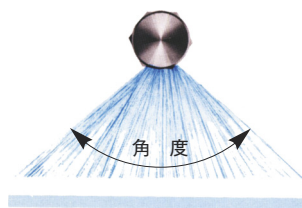

## 低圧広角タイプ スプレーノズル

管径 in	寸法 mm		重量 g
	A	B	
1/8	25	8	14
1/4	32	10	25
3/8	35	11	46
1/2	42	14	84
3/4	55	17	140

管径 in	吹出穴 mm	水 量 L/min / Spray 角 度										
		水圧 (MPa)	0.0196	0.029	0.049	0.069	0.098	0.147	0.196	0.245	0.294	0.392
		(kg/cm <sup>2</sup> )	0.2	0.3	0.5	0.7	1.0	1.5	2.0	2.5	3.0	4.0
1/8	1.0				0.48/80°	0.58/95°	0.68/95°	0.83/110°	0.95/120°	1.10	1.20	1.33
	1.2				0.63/80°	0.75/85°	0.90/100°	1.10/120°	1.28/130°	1.50	1.60	7.78
	1.6			0.80/85°	1.08/90°	1.25/95°	1.50/100°	1.80/120°	2.06/130°	2.25	2.38	2.60
	2.0	1.10/90°	1.28/95°	1.58/100°	1.90/110°	2.30/110°	2.80/120°	3.20/130°	3.60	3.90	4.30	
	2.5	1.60/90°	1.90/95°	2.45/110°	2.80/110°	3.35/120°	4.08/130°	4.70/130°	5.30	5.75	6.40	
1/4	2.0	1.10/90°	1.28/95°	1.58/100°	1.90/110°	2.30/120°	2.80/130°	3.20/130°	3.60	3.90	4.30	
	2.5	1.60/90°	1.90/95°	2.45/100°	2.80/110°	3.35/115°	4.08/120°	4.70/130°	5.30	5.75	6.40	
	3.2	2.00/110°	2.70/110°	3.80/120°	4.80/120°	5.80/130°	7.20/130°	8.30/140°	9.20	9.80	10.90	
	4.0	3.50/120°	4.80/120°	6.20/130°	7.60/130°	9.10/135°	11.00/140°	12.80/140°	14.30	15.80	18.00	
3/8	3.2	2.00/90°	2.70/100°	3.80/100°	4.80/100°	5.80/115°	7.20/120°	8.30/130°	9.20	9.80	10.90	
	4.0	3.50/95°	4.80/110°	6.20/110°	7.60/120°	9.10/130°	11.00/130°	12.80/140°	14.30	15.80	18.00	
	4.8	6.00/100°	7.70/120°	9.40/130°	11.40/150°	13.80/170°	16.50/170°	19.00/170°	21.20	23.30	26.90	
	5.5	7.80/95°	10.50/110°	12.60/120°	15.00/130°	18.00/140°	22.10/140°	25.50/140°	28.30	31.20	36.00	
1/2	5.6	8.10/100°	11.00/120°	13.00/130°	15.50/130°	18.40/135°	22.50/140°	26.00/140°	28.70	31.50	36.60	
	6.4	11.50/100°	13.90/110°	17.30/120°	20.60/130°	25.00/130°	31.10/140°	36.30/140°	40.00	43.60	50.20	
	7.5	16.00/120°	21.00/120°	25.50/130°	30.00/130°	35.90/130°	43.80/130°	50.80/135°	57.20	62.10	71.30	
3/4	9.0	24.00/110°	31.00/110°	38.00/120°	45.00/120°	54.00/125°	66.00/130°	76.00/130°	85.00	93.00	106.00	
	12.7	42.00/110°	53.00/110°	67.00/120°	79.00/120°	94.00/125°	115.00/130°	133.00/130°	147.00	160.00	185.00	