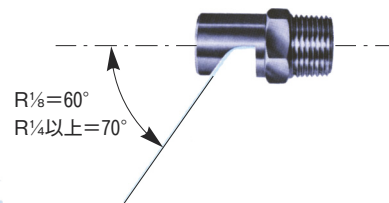

## 低圧広角タイプ スプレーノズル

管径 in	寸法 mm		重量 g
	A	B	
1/8	25	8	14
1/4	32	10	25
3/8	35	11	46
1/2	42	14	84
3/4	55	17	140

管径 in	吹出穴 mm	水 量 L/min / Spray 角 度										
		水圧 (MPa)	0.0196	0.029	0.049	0.069	0.098	0.147	0.196	0.245	0.294	0.392
		(kg/cm <sup>2</sup> )	0.2	0.3	0.5	0.7	1.0	1.5	2.0	2.5	3.0	4.0
1/8	1.0				0.48/80°	0.58/95°	0.68/95°	0.83/110°	0.95/120°	1.10	1.20	1.33
	1.2				0.63/80°	0.75/85°	0.90/100°	1.10/120°	1.28/130°	1.50	1.60	7.78
	1.6			0.80/85°	1.08/90°	1.25/95°	1.50/100°	1.80/120°	2.06/130°	2.25	2.38	2.60
	2.0	1.10/90°	1.28/95°	1.58/100°	1.90/110°	2.30/110°	2.80/120°	3.20/130°	3.60	3.90	4.30	
	2.5	1.60/90°	1.90/95°	2.45/110°	2.80/110°	3.35/120°	4.08/130°	4.70/130°	5.30	5.75	6.40	
1/4	2.0	1.10/90°	1.28/95°	1.58/100°	1.90/110°	2.30/120°	2.80/130°	3.20/130°	3.60	3.90	4.30	
	2.5	1.60/90°	1.90/95°	2.45/100°	2.80/110°	3.35/115°	4.08/120°	4.70/130°	5.30	5.75	6.40	
	3.2	2.00/110°	2.70/110°	3.80/120°	4.80/120°	5.80/130°	7.20/130°	8.30/140°	9.20	9.80	10.90	
	4.0	3.50/120°	4.80/120°	6.20/130°	7.60/130°	9.10/135°	11.00/140°	12.80/140°	14.30	15.80	18.00	
3/8	3.2	2.00/90°	2.70/100°	3.80/100°	4.80/100°	5.80/115°	7.20/120°	8.30/130°	9.20	9.80	10.90	
	4.0	3.50/95°	4.80/110°	6.20/110°	7.60/120°	9.10/130°	11.00/130°	12.80/140°	14.30	15.80	18.00	
	4.8	6.00/100°	7.70/120°	9.40/130°	11.40/150°	13.80/170°	16.50/170°	19.00/170°	21.20	23.30	26.90	
	5.5	7.80/95°	10.50/110°	12.60/120°	15.00/130°	18.00/140°	22.10/140°	25.50/140°	28.30	31.20	36.00	
1/2	5.6	8.10/100°	11.00/120°	13.00/130°	15.50/130°	18.40/135°	22.50/140°	26.00/140°	28.70	31.50	36.60	
	6.4	11.50/100°	13.90/110°	17.30/120°	20.60/130°	25.00/130°	31.10/140°	36.30/140°	40.00	43.60	50.20	
	7.5	16.00/120°	21.00/120°	25.50/130°	30.00/130°	35.90/130°	43.80/130°	50.80/135°	57.20	62.10	71.30	
3/4	9.0	24.00/110°	31.00/110°	38.00/120°	45.00/120°	54.00/125°	66.00/130°	76.00/130°	85.00	93.00	106.00	
	12.7	42.00/110°	53.00/110°	67.00/120°	79.00/120°	94.00/125°	115.00/130°	133.00/130°	147.00	160.00	185.00	