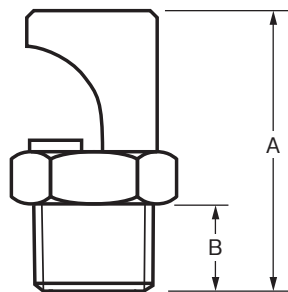

## 低圧広角タイプ スプレーノズル

管径 in	寸法 mm		重量 g
	A	B	
1/8	25	8	14
1/4	32	10	25
3/8	35	11	46
1/2	42	14	84
3/4	55	17	140

管径 in	吹出穴 mm	水 量 L/min / Spray 角 度										
		水圧 (MPa)	0.0196	0.029	0.049	0.069	0.098	0.147	0.196	0.245	0.294	0.392
		(kg/cm <sup>2</sup> )	0.2	0.3	0.5	0.7	1.0	1.5	2.0	2.5	3.0	4.0
1/8	1.0				0.48/80°	0.58/95°	0.68/95°	0.83/110°	0.95/120°	1.10	1.20	1.33
	1.2				0.63/80°	0.75/85°	0.90/100°	1.10/120°	1.28/130°	1.50	1.60	7.78
	1.6			0.80/85°	1.08/90°	1.25/95°	1.50/100°	1.80/120°	2.06/130°	2.25	2.38	2.60
	2.0	1.10/90°	1.28/95°	1.58/100°	1.90/110°	2.30/110°	2.80/120°	3.20/130°	3.60	3.90	4.30	
	2.5	1.60/90°	1.90/95°	2.45/110°	2.80/110°	3.35/120°	4.08/130°	4.70/130°	5.30	5.75	6.40	
1/4	2.0	1.10/90°	1.28/95°	1.58/100°	1.90/110°	2.30/120°	2.80/130°	3.20/130°	3.60	3.90	4.30	
	2.5	1.60/90°	1.90/95°	2.45/100°	2.80/110°	3.35/115°	4.08/120°	4.70/130°	5.30	5.75	6.40	
	3.2	2.00/110°	2.70/110°	3.80/120°	4.80/120°	5.80/130°	7.20/130°	8.30/140°	9.20	9.80	10.90	
	4.0	3.50/120°	4.80/120°	6.20/130°	7.60/130°	9.10/135°	11.00/140°	12.80/140°	14.30	15.80	18.00	
3/8	3.2	2.00/90°	2.70/100°	3.80/100°	4.80/100°	5.80/115°	7.20/120°	8.30/130°	9.20	9.80	10.90	
	4.0	3.50/95°	4.80/110°	6.20/110°	7.60/120°	9.10/130°	11.00/130°	12.80/140°	14.30	15.80	18.00	
	4.8	6.00/100°	7.70/120°	9.40/130°	11.40/150°	13.80/170°	16.50/170°	19.00/170°	21.20	23.30	26.90	
	5.5	7.80/95°	10.50/110°	12.60/120°	15.00/130°	18.00/140°	22.10/140°	25.50/140°	28.30	31.20	36.00	
1/2	5.6	8.10/100°	11.00/120°	13.00/130°	15.50/130°	18.40/135°	22.50/140°	26.00/140°	28.70	31.50	36.60	
	6.4	11.50/100°	13.90/110°	17.30/120°	20.60/130°	25.00/130°	31.10/140°	36.30/140°	40.00	43.60	50.20	
	7.5	16.00/120°	21.00/120°	25.50/130°	30.00/130°	35.90/130°	43.80/130°	50.80/135°	57.20	62.10	71.30	
3/4	9.0	24.00/110°	31.00/110°	38.00/120°	45.00/120°	54.00/125°	66.00/130°	76.00/130°	85.00	93.00	106.00	
	12.7	42.00/110°	53.00/110°	67.00/120°	79.00/120°	94.00/125°	115.00/130°	133.00/130°	147.00	160.00	185.00	