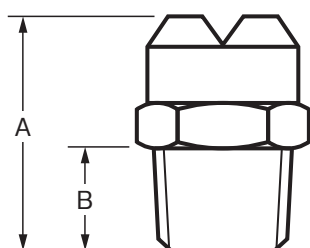

K-9S

高压洗浄タイプ スプレーノズル

管径 in	寸法 mm		重量 g
	A	B	
1/8	20	8	10
1/4	22	10	20
3/8	25	11	31
1/2	32	14	63
3/4	42	17	133

25°

管径 in	本体穴 mm	水 量 L/min / Spray角 度												
		水圧 (MPa)	0.029	0.049	0.069	0.098	0.147	0.196	0.245	0.294	0.392	0.490	0.735	0.980
		(kg/cm²)	0.3	0.5	0.7	1.0	1.5	2.0	2.5	3.0	4.0	5.0	7.5	10.0
1/4	4.0				2.70/10°	3.30/15°	4.00/18°	4.60/20°	5.15/25°	5.60/25°	6.58/30°	7.40/30°	9.10/35°	10.30/35°
	5.0				3.80/10°	4.60/15°	5.50/20°	6.30/25°	7.10/25°	7.80/25°	9.00/30°	10.10/30°	12.40/35°	14.40/35°
	6.4		4.10/10°	4.90/10°	5.50/12°	6.40/15°	7.90/20°	9.30/25°	10.50/25°	11.50/25°	13.40/30°	15.10/30°	18.40/35°	21.00/35°
	7.0		5.70/10°	6.70/10°	7.50/13°	8.70/15°	10.70/20°	12.40/25°	14.00/25°	15.40/25°	17.90/30°	20.00/30°	24.50/35°	27.80/35°
3/8	7.0		5.70/10°	6.70/10°	7.50/13°	8.70/15°	10.70/20°	12.40/25°	14.00/25°	15.40/25°	17.90/30°	20.00/30°	24.50/35°	27.80/35°
	8.0		7.00/10°	8.40/10°	9.80/13°	11.70/15°	14.10/20°	16.00/25°	17.70/25°	19.50/25°	22.50/30°	25.00/30°	31.00/35°	35.50/35°
	9.0		8.00/10°	10.80/10°	13.00/13°	15.40/15°	18.90/20°	21.70/25°	24.50/25°	26.70/25°	31.70/30°	35.60/30°	43.00/35°	49.00/35°
	11.0		11.50/10°	14.60/10°	16.70/13°	20.10/15°	24.30/20°	28.20/25°	31.20/25°	34.30/25°	38.50/30°	42.40/30°	51.20/35°	58.00/35°
1/2	9.0		8.00/10°	10.80/10°	13.00/13°	15.40/15°	18.90/20°	21.70/25°	24.50/25°	26.70/25°	31.70/30°	35.60/30°	43.00/35°	49.00/35°
	11.0		11.50/10°	14.60/10°	16.70/13°	20.10/15°	24.30/20°	28.20/25°	31.20/25°	34.30/25°	38.50/30°	42.40/30°	51.20/35°	58.00/35°
	13.5		17.00/10°	23.00/10°	27.00/13°	33.00/15°	41.00/20°	47.00/25°	53.50/25°	58.00/25°	67.00/30°	75.00/30°	93.00/35°	105.00/35°
3/4	16.0		26.00/10°	32.00/10°	38.00/13°	44.00/15°	54.00/20°	63.00/25°	71.00/25°	78.00/25°	90.00/30°	100.00/30°	122.00/35°	142.00/35°
	19.5		45.00/10°	54.00/10°	64.00/13°	76.00/15°	94.00/20°	108.00/25°	122.00/25°	131.00/25°	151.00/30°	168.00/30°	200.00/35°	230.00/35°

35°