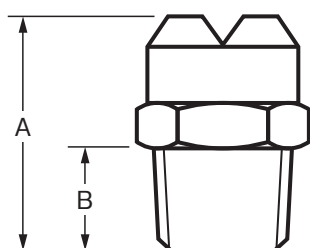

K-9S

高压洗浄タイプ スプレーノズル

管径 in	寸法 mm		重量 g
	A	B	
1/4	22	10	20
3/8	25	11	31
1/2	32	14	63
3/4	42	17	133

25°

管径 in	本体穴 mm	水 量 L/min / Spray角 度												
		水圧 (MPa)	0.029	0.049	0.069	0.098	0.147	0.196	0.245	0.294	0.392	0.490	0.735	0.980
		(kg/cm²)	0.3	0.5	0.7	1.0	1.5	2.0	2.5	3.0	4.0	5.0	7.5	10.0
1/4	4.0				2.70/10°	3.30/15°	4.00/18°	4.60/20°	5.15/25°	5.60/25°	6.58/30°	7.40/30°	9.10/35°	10.30/35°
	5.0				3.80/10°	4.60/15°	5.50/20°	6.30/25°	7.10/25°	7.80/25°	9.00/30°	10.10/30°	12.40/35°	14.40/35°
	6.4		4.10/10°	4.90/10°	5.50/12°	6.40/15°	7.90/20°	9.30/25°	10.50/25°	11.50/25°	13.40/30°	15.10/30°	18.40/35°	21.00/35°
	7.0		5.70/10°	6.70/10°	7.50/13°	8.70/15°	10.70/20°	12.40/25°	14.00/25°	15.40/25°	17.90/30°	20.00/30°	24.50/35°	27.80/35°
3/8	7.0		5.70/10°	6.70/10°	7.50/13°	8.70/15°	10.70/20°	12.40/25°	14.00/25°	15.40/25°	17.90/30°	20.00/30°	24.50/35°	27.80/35°
	8.0		7.00/10°	8.40/10°	9.80/13°	11.70/15°	14.10/20°	16.00/25°	17.70/25°	19.50/25°	22.50/30°	25.00/30°	31.00/35°	35.50/35°
	9.0		8.00/10°	10.80/10°	13.00/13°	15.40/15°	18.90/20°	21.70/25°	24.50/25°	26.70/25°	31.70/30°	35.60/30°	43.00/35°	49.00/35°
	11.0		11.50/10°	14.60/10°	16.70/13°	20.10/15°	24.30/20°	28.20/25°	31.20/25°	34.30/25°	38.50/30°	42.40/30°	51.20/35°	58.00/35°
1/2	9.0		8.00/10°	10.80/10°	13.00/13°	15.40/15°	18.90/20°	21.70/25°	24.50/25°	26.70/25°	31.70/30°	35.60/30°	43.00/35°	49.00/35°
	11.0		11.50/10°	14.60/10°	16.70/13°	20.10/15°	24.30/20°	28.20/25°	31.20/25°	34.30/25°	38.50/30°	42.40/30°	51.20/35°	58.00/35°
	13.5		17.00/10°	23.00/10°	27.00/13°	33.00/15°	41.00/20°	47.00/25°	53.50/25°	58.00/25°	67.00/30°	75.00/30°	93.00/35°	105.00/35°
3/4	16.0		26.00/10°	32.00/10°	38.00/13°	44.00/15°	54.00/20°	63.00/25°	71.00/25°	78.00/25°	90.00/30°	100.00/30°	122.00/35°	142.00/35°
	19.5		45.00/10°	54.00/10°	64.00/13°	76.00/15°	94.00/20°	108.00/25°	122.00/25°	131.00/25°	151.00/30°	168.00/30°	200.00/35°	230.00/35°

35°